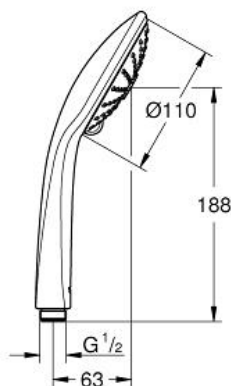

GROHE America, Inc | 200 North Gary Avenue, Suite G, Roselle, IL 60172
Phone: +1 (800) 444-7643 | Fax: +1 (800) 225-2778 | us-customerservice@grohe.com